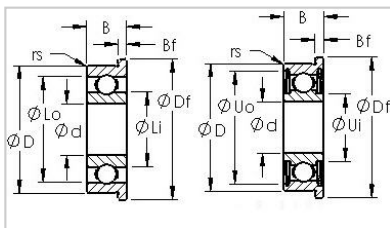

Flange Series

Inch Series-**FR166 2RS**

Product Number	<b>FR166 2RS</b>
Bearing Type	Sealed Flanged Ball Bearings
Dimensions [mm]	
d	4.763
D	9.525
B	3.175
Df	10.719
Bf	0.787
Basic Load Rating [N]	
Dynamic Load Rating (Cr)	136
Static Load Rating (Cor)	49